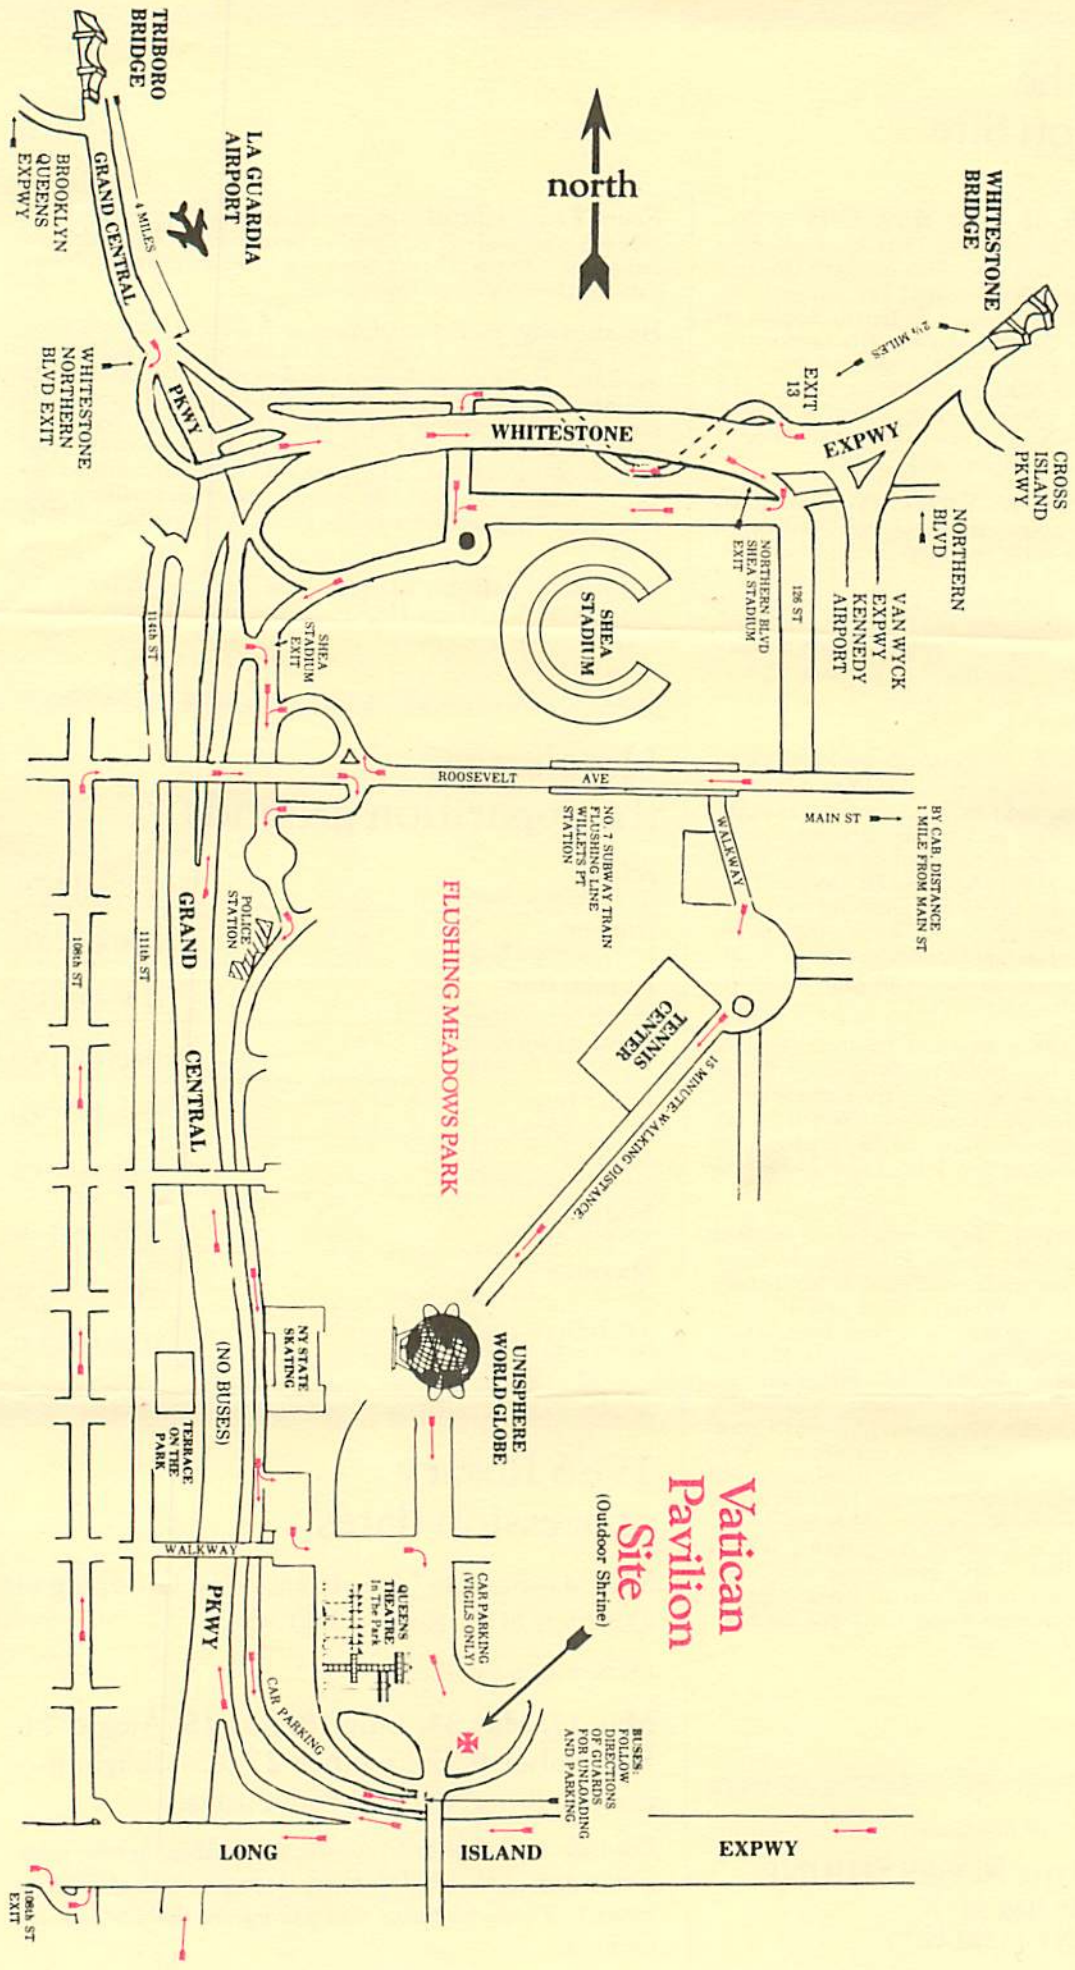

☒ Rosary Procession (see other page)

*8:30—11:30 PM

**10:30—noon

Map of Flushing Meadows Park (and access routes)

Vatican Pavilion Site
(Outdoor Shrine)

BUSES FOLLOW DIRECTIONS OF GUARDS FOR UNLOADING AND PARKING